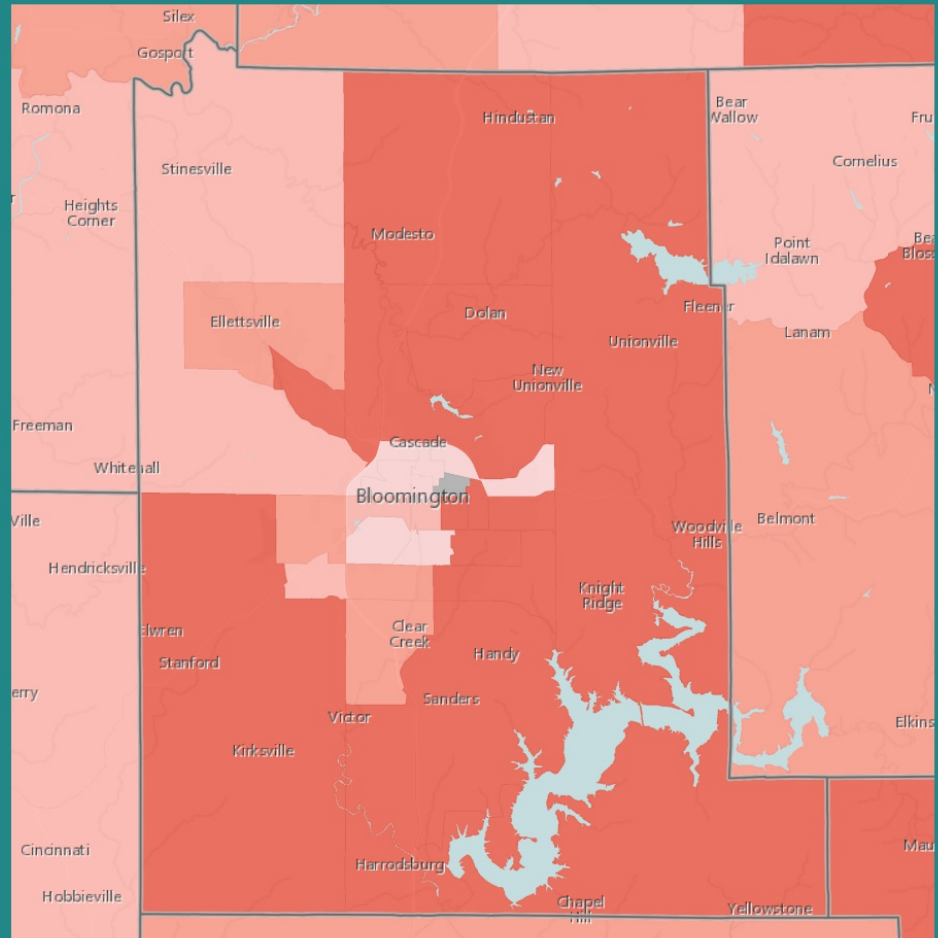

# How does your neighborhood compare?

## Median Family Income

### Map Legend

Median Family Income by Tract, ACS 2010-14

Over \$65,000

\$55,001 - \$65,000

\$45,001 - \$55,000

Under \$45,001

No Data or Data Suppressed

Community Commons, 12/3/2016